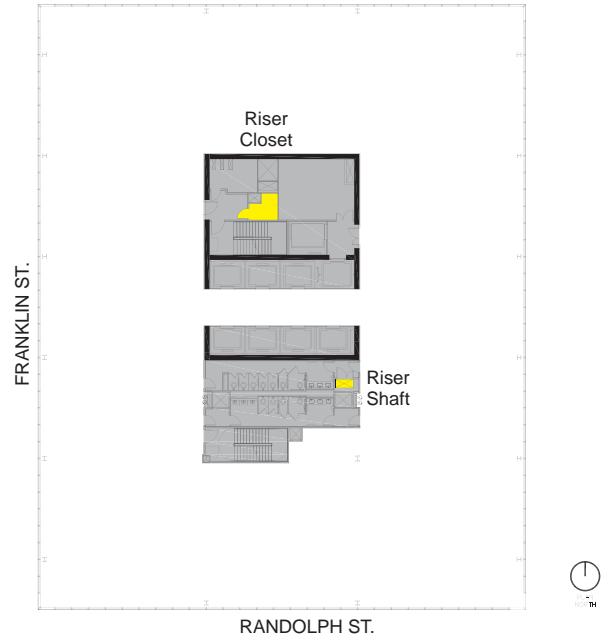

- ▶ Multiple and Diverse Risers throughout Building
- ▶ Multiple NetPOP Locations

IMG CONNECT SERVICE HIGHLIGHTS:

- ▶ **ENHANCED RELIABILITY**
The building offers multiple diverse and redundant carrier options for improved reliability.
- ▶ **LOCAL DATA CENTER**
Tenants have access to local data centers providing secure off-site computing resources.
- ▶ **SCALABILITY AND FLEXIBILITY**
Connectivity options for tenants can scale and adapt to changing business needs.
- ▶ **CLOUD READY**
This is a cloud-ready complex, with high-speed Internet options that can support diverse cloud computing options for tenants, including:
 - Software as a Service (SaaS)
 - Infrastructure as a Service (IaaS)
- ▶ **WIRED CERTIFIED PLATINUM**
Score of 99, Chicago's Highest.
- ▶ **ADDITIONAL CARRIERS AVAILABLE**
Additional carriers may be available.